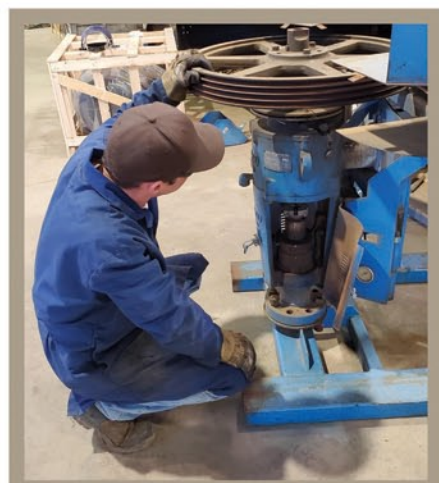

PCP STUFFING BOX / SEAL REPAIR

With locations across Alberta and Saskatchewan, MANTL can provide exceptionally fast service to keep your well up and running. MANTL's highly trained staff has experience repairing all makes of seals and stuffing boxes. Bring it into one of our conveniently located field stores or let us supply a stuffing box right to site to avoid costly downtime. Let MANTL be your first call to solve PCP equipment problems quickly and cost effectively.

April 24, 2020

FROM THE GROUND UP

PCP DRIVE REPAIR

MANTL repairs all models of PCP drives. Our highly experienced staff will thoroughly inspect the drive and complete the necessary repairs to return it back to optimal working order. Or swap out your existing drive for a refurbished one and minimize production interruptions and rig costs. You can be confident that a drive coming from one of MANTL's shops is fully refurbished to handle many, many more years of service.

WITH MANTL'S INVENTORY SWAP PROGRAMS, YOU CAN BE UP AND RUNNING AGAIN WITHOUT HAVING TO WAIT FOR A REPAIR.

April 24, 2020

FROM THE GROUND UP