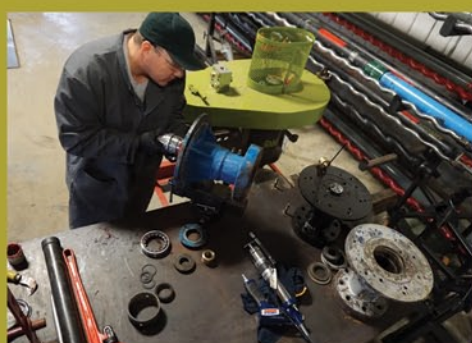

PCP STUFFING BOX / SEAL REPAIR

With locations across Alberta and Saskatchewan, MANTL can provide exceptionally fast service to keep your well up and running. MANTL's highly trained staff has experience repairing all makes of seals and stuffing boxes. Bring it into one of our conveniently located field stores or let us supply a stuffing box right to site to avoid costly downtime. Let MANTL be your first call to solve PCP equipment problems quickly and cost effectively.

April 24, 2020

FROM THE GROUND UP

PCP DRIVE REPAIR

MANTL repairs all models of PCP drives. Our highly experienced staff will thoroughly inspect the drive and complete the necessary repairs to return it back to optimal working order. Or swap out your existing drive for a refurbished one and minimize production interruptions and rig costs. You can be confident that a drive coming from one of MANTL's shops is fully refurbished to handle many, many more years of service.

WITH MANTL'S INVENTORY SWAP PROGRAMS, YOU CAN BE UP AND RUNNING AGAIN WITHOUT HAVING TO WAIT FOR A REPAIR.

April 24, 2020

FROM THE GROUND UP